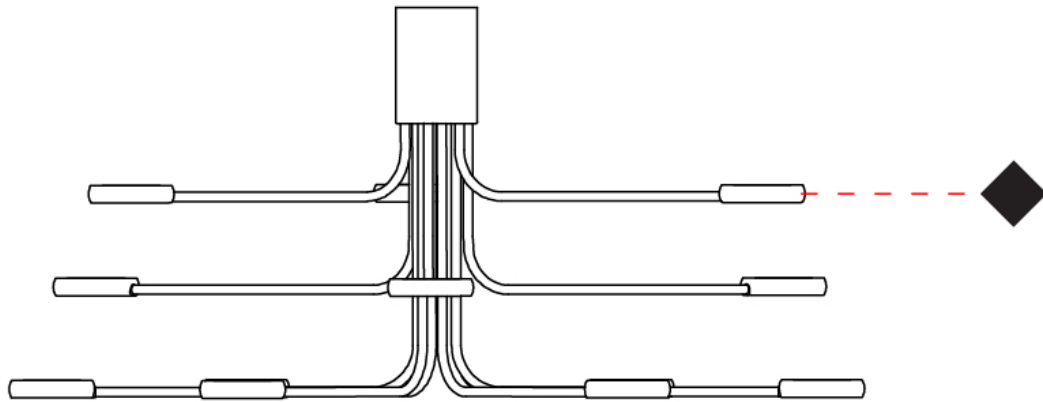

ARBOR 12 LIGHT SURFACE

D42004-

PROJECT

TYPE

SPECIFIER

QUANTITY

DATE

D