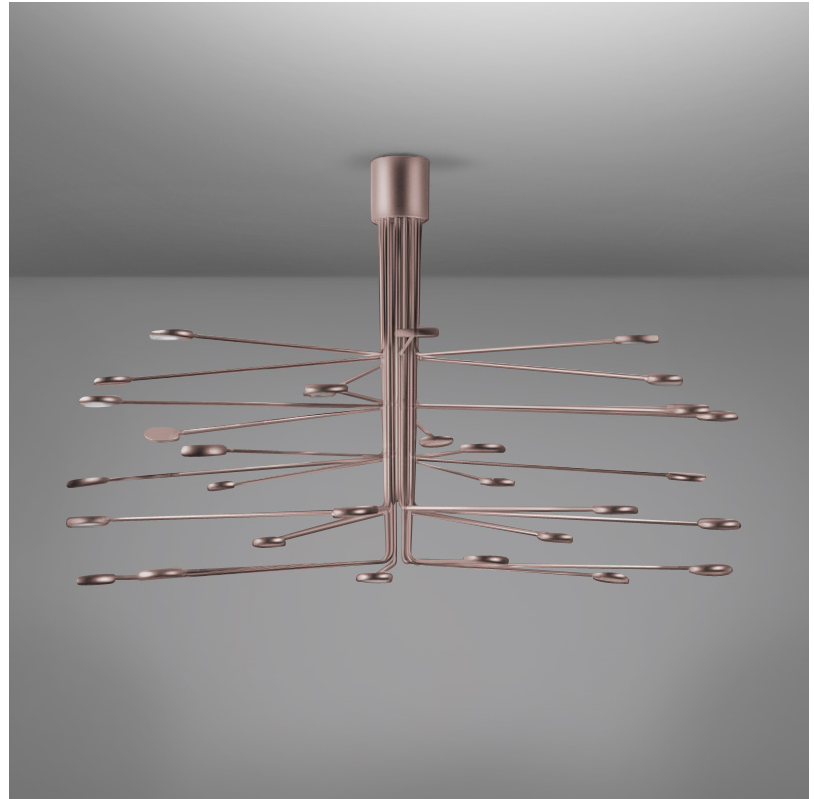

PROJECT
TYPE
SPECIFIER
QUANTITY
DATE

ARBOR 30 LIGHT SURFACE

D42002-

base number Finish
Options

1. To build a product code in our configurator select the specify button on the base model # product page
2. To build a manual product code on this datasheet choose from the options listed below in blue font and add the suffix to the base model #

GENERAL

Series: Arbor
Subseries: Arbor 30 Light
Brand: Icone
Division: Design
Mounting Type: Surface
Mounting Location: Ceiling
Subcategory: Up/Down Light

PHYSICAL

Shape: Abstract
Diameter (mm): 1200
Diameter (in): 47 3/4
Height (mm): 700
Height (in): 27 9/16
Light Distribution: Direct / Indirect
Fixture Finish: WHI / GSR / CSR
Fixture Material: Metal

ELECTRICAL

Lamp Type: LED
Total Output Wattage (W): 150
Dimming: Electronic Low Voltage Dimming
Input Voltage (V): 120Vac Direct Line

LED

Number of LEDs: 30
Color Temperature (°K): 3000
Nominal Lumen (lm): 10500
CRI: >90 CRI
Lamp Life (hrs): 50000

OPTICAL

RATINGS AND CERTIFICATIONS

Certified By: Certified for North American Standards
IP rating: IP20