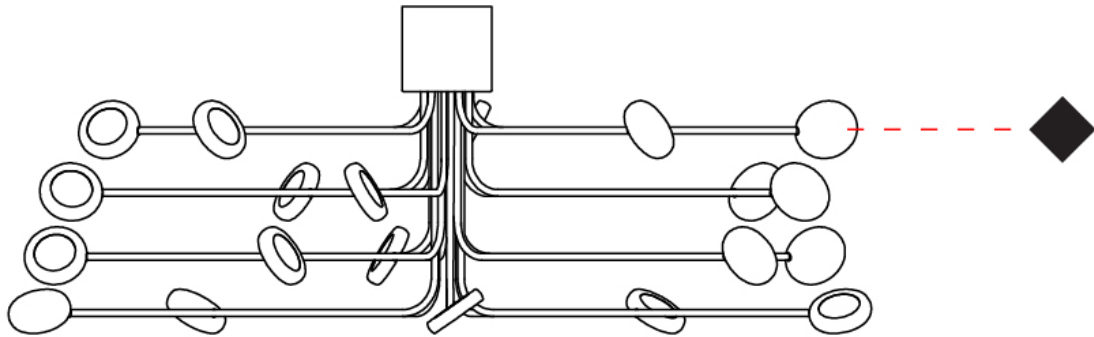

ARBOR 20 LIGHT SURFACE

D42006-

PROJECT

TYPE

SPECIFIER

QUANTITY

DATE

D