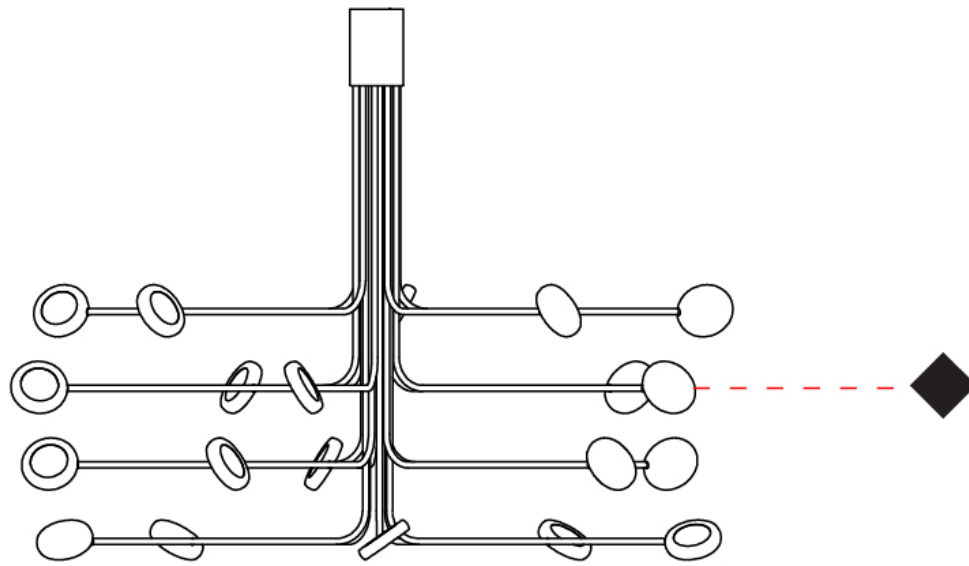

ARBOR 20 LIGHT SURFACE

D42001-

PROJECT	_____
TYPE	_____
SPECIFIER	_____
QUANTITY	_____
DATE	_____

D