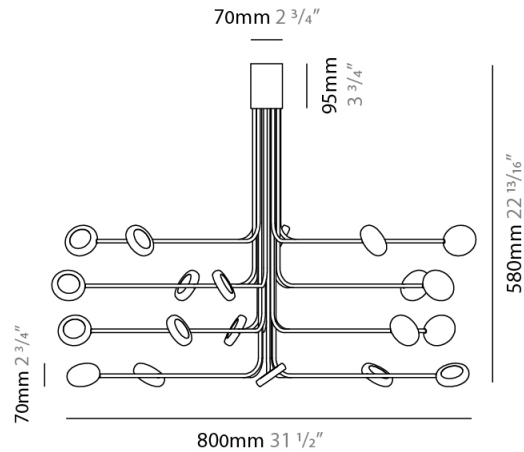

PROJECT	_____
TYPE	_____
SPECIFIER	_____
QUANTITY	_____
DATE	_____

ARBOR 20 LIGHT SURFACE

D42001-

base number   Finish
Options

1. To build a product code in our configurator select the specify button on the base model # product page
2. To build a manual product code on this datasheet choose from the options listed below in blue font and add the suffix to the base model #

GENERAL

Series: Arbor
Subseries: Arbor 20 Light
Brand: Icone
Division: Design
Mounting Type: Surface
Mounting Location: Ceiling
Subcategory: Up/Down Light

PHYSICAL

Shape: Abstract
Diameter (mm): 800
Diameter (in): 31 1/2
Height (mm): 580
Height (in): 22 13/16
Light Distribution: Direct / Indirect
Fixture Finish: WHI / GSR / CSR
Fixture Material: Metal

ELECTRICAL

Lamp Type: LED
Total Output Wattage (W): 100
Dimming: Electronic Low Voltage Dimming
Input Voltage (V): 120Vac Direct Line

LED

Number of LEDs: 20
Color Temperature (°K): 3000
Nominal Lumen (lm): 7000
CRI: >90 CRI
Lamp Life (hrs): 50000

OPTICAL

RATINGS AND CERTIFICATIONS

Certified By: Certified for North American Standards
IP rating: IP20