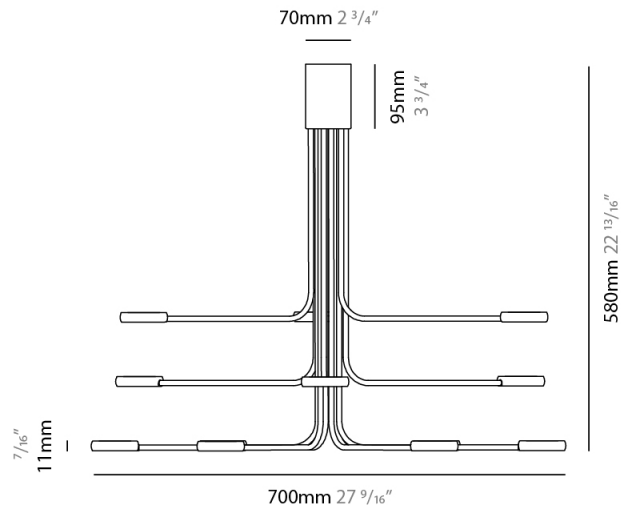

PROJECT
TYPE
SPECIFIER
QUANTITY
DATE

ARBOR 12 LIGHT SURFACE

D42000-

base number   Finish
Options

1. To build a product code in our configurator select the specify button on the base model # product page
2. To build a manual product code on this datasheet choose from the options listed below in blue font and add the suffix to the base model #

GENERAL

Series: Arbor
Subseries: Arbor 12 Light
Brand: Icone
Division: Design
Mounting Type: Surface
Mounting Location: Ceiling
Subcategory: Up/Down Light

PHYSICAL

Shape: Abstract
Diameter (mm): 700
Diameter (in): 27 ⁹/₁₆
Height (mm): 580
Height (in): 22 ¹³/₁₆
Light Distribution: Direct / Indirect
Fixture Finish: WHI / GSR / CSR
Fixture Material: Metal

ELECTRICAL

Lamp Type: LED
Total Output Wattage (W): 60
Dimming: Electronic Low Voltage Dimming
Input Voltage (V): 120Vac Direct Line

LED

Number of LEDs: 12
Color Temperature (°K): 3000
Nominal Lumen (lm): 4200
CRI: >90 CRI
Lamp Life (hrs): 50000

OPTICAL

RATINGS AND CERTIFICATIONS

Certified By: Certified for North American Standards
IP rating: IP20