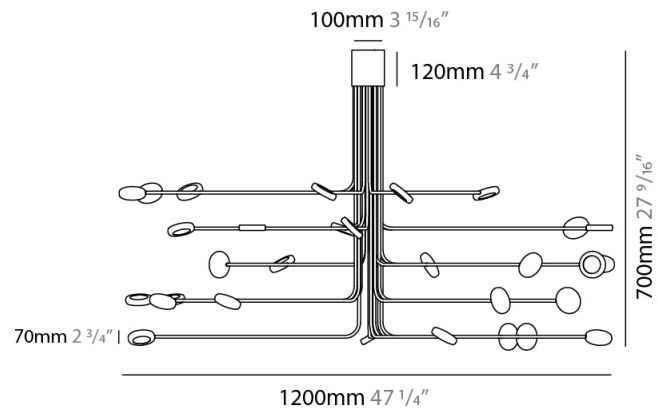

PROJECT
TYPE
SPECIFIER
QUANTITY
DATE

ARBOR 30 LIGHT SURFACE

D42002-

base number Finish
Options

1. To build a product code in our configurator select the specify button on the base model # product page
2. To build a manual product code on this datasheet choose from the options listed below in blue font and add the suffix to the base model #

GENERAL

Series: Arbor
Subseries: Arbor 30 Light
Brand: Icone
Division: Design
Mounting Type: Surface
Mounting Location: Ceiling
Subcategory: Up/Down Light

PHYSICAL

Shape: Abstract
Diameter (mm): 1200
Diameter (in): 47 3/4
Height (mm): 700
Height (in): 27 9/16
Light Distribution: Direct / Indirect
Fixture Finish: WHI / GSR / CSR
Fixture Material: Metal

ELECTRICAL

Lamp Type: LED
Total Output Wattage (W): 150
Dimming: Electronic Low Voltage Dimming
Input Voltage (V): 120Vac Direct Line

LED

Number of LEDs: 30
Color Temperature (°K): 3000
Nominal Lumen (lm): 10500
CRI: >90 CRI
Lamp Life (hrs): 50000

OPTICAL

RATINGS AND CERTIFICATIONS

Certified By: Certified for North American Standards
IP rating: IP20