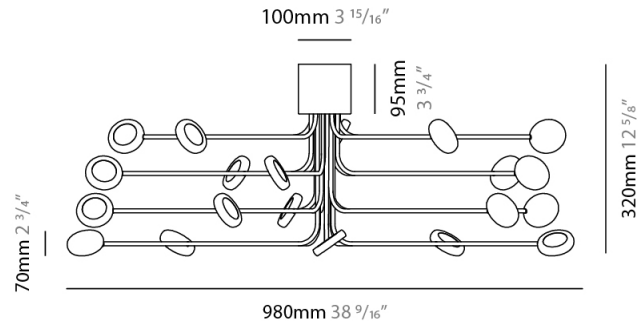

PROJECT	_____
TYPE	_____
SPECIFIER	_____
QUANTITY	_____
DATE	_____

ARBOR 20 LIGHT SURFACE

D42006-

base number   Finish
Options

1. To build a product code in our configurator select the specify button on the base model # product page
2. To build a manual product code on this datasheet choose from the options listed below in blue font and add the suffix to the base model #

GENERAL

Series: Arbor
Subseries: Arbor 20 Light
Brand: Icone
Division: Design
Mounting Type: Surface
Mounting Location: Ceiling
Subcategory: Up/Down Light

PHYSICAL

Shape: Abstract
Diameter (mm): 980
Diameter (in): 38 ⁹/₁₆
Height (mm): 320
Height (in): 12 ⁵/₈
Light Distribution: Direct / Indirect
Fixture Finish: WHI / GSR / CSR
Fixture Material: Metal

ELECTRICAL

Lamp Type: LED
Total Output Wattage (W): 100
Dimming: Electronic Low Voltage Dimming
Input Voltage (V): 120Vac Direct Line

LED

Number of LEDs: 20
Color Temperature (°K): 2700 / 3000
Nominal Lumen (lm): 7000
CRI: >90 CRI
Lamp Life (hrs): 50000

OPTICAL

RATINGS AND CERTIFICATIONS

Certified By: Certified for North American Standards
IP rating: IP20