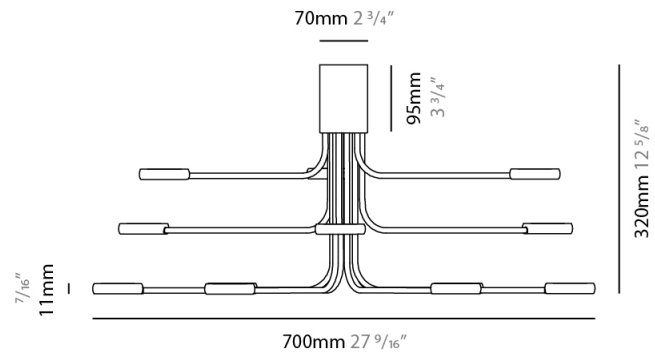

PROJECT	
TYPE	
SPECIFIER	
QUANTITY	
DATE	

ARBOR 12 LIGHT SURFACE

D42004-

base number   Finish
Options

1. To build a product code in our configurator select the specify button on the base model # product page
2. To build a manual product code on this datasheet choose from the options listed below in blue font and add the suffix to the base model #

GENERAL

Series: Arbor
Subseries: Arbor 12 Light
Brand: Icone
Division: Design
Mounting Type: Surface
Mounting Location: Ceiling
Subcategory: Up/Down Light

PHYSICAL

Shape: Abstract
Diameter (mm): 700
Diameter (in): 27 ⁹/₁₆
Height (mm): 320
Height (in): 12 ⁵/₈
Light Distribution: Direct / Indirect
Fixture Finish: WHI / GSR / CSR
Fixture Material: Metal

ELECTRICAL

Lamp Type: LED
Total Output Wattage (W): 60
Dimming: Electronic Low Voltage Dimming
Input Voltage (V): 120Vac Direct Line

LED

Number of LEDs: 12
Color Temperature (°K): 3000
Nominal Lumen (lm): 4200
CRI: >90 CRI
Lamp Life (hrs): 50000

OPTICAL

RATINGS AND CERTIFICATIONS

Certified By: Certified for North American Standards
IP rating: IP20